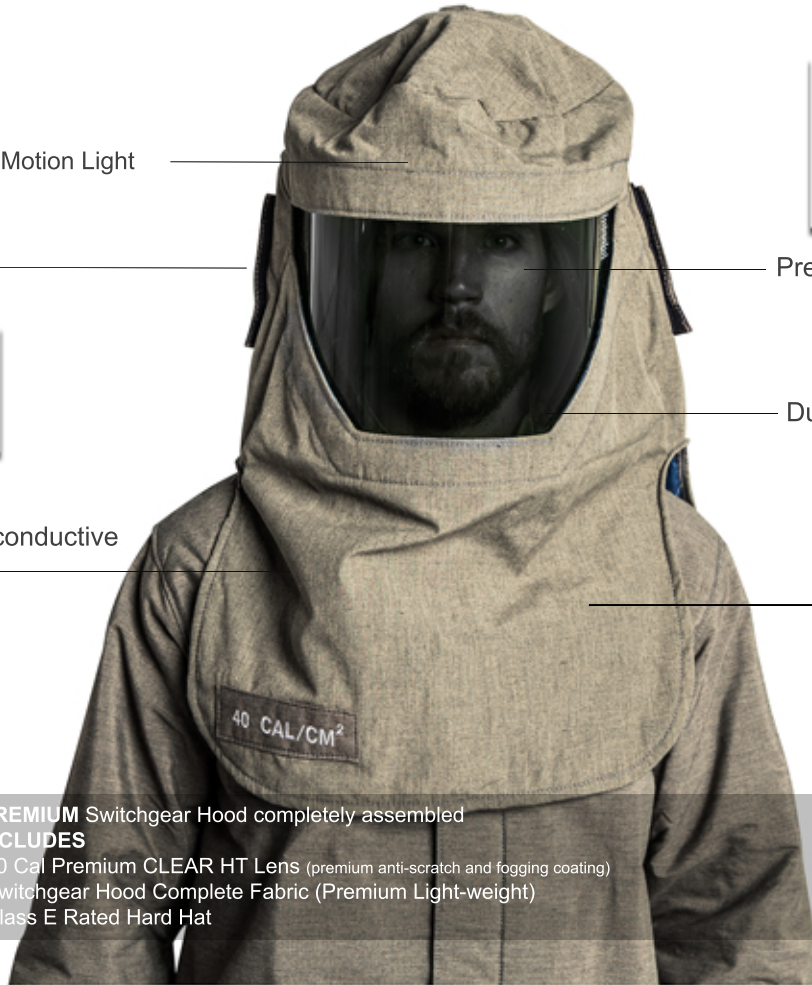

PREMIUM

40 CAL/cm² SWITCHGEAR HOOD

OEL™

Retro-fitted Motion Light

Premium Clear HT™ Lens

Retro-fitted Dual Fan Unit Mounts

Dual Reinforced Stitching

non-metallic / non-conductive materials

Standard Switchgear Style

OEL PREMIUM Switchgear Hood completely assembled
INCLUDES
 -40 Cal Premium CLEAR HT Lens (premium anti-scratch and fogging coating)
 -Switchgear Hood Complete Fabric (Premium Light-weight)
 -Class E Rated Hard Hat